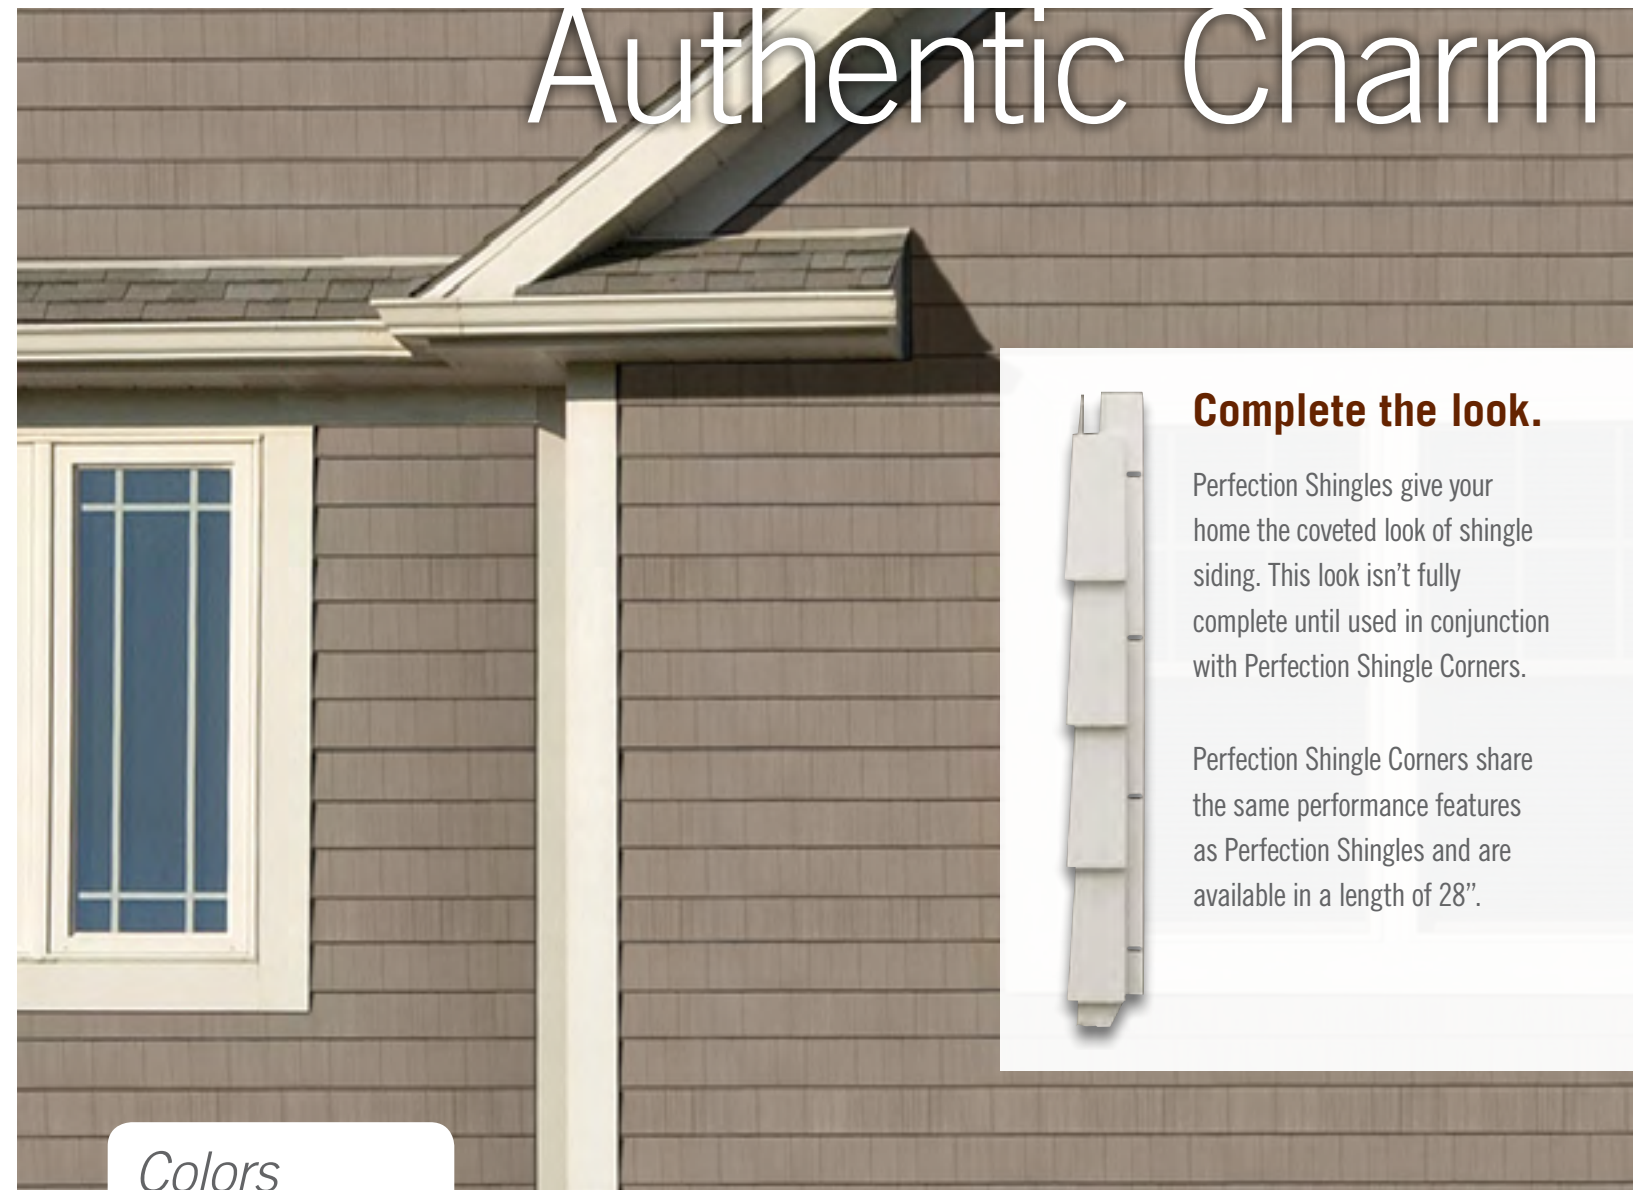

Authentic Charm

Complete the look.

Perfection Shingles give your home the coveted look of shingle siding. This look isn't fully complete until used in conjunction with Perfection Shingle Corners.

Perfection Shingle Corners share the same performance features as Perfection Shingles and are available in a length of 28".

Colors

							*Colors not available in Single 7".
White	Classic Linen	Putty*	Sandalwood	Sandstone	Wicker	Canvas*	
Prairie Wheat*	Almond*	Tan	Camel*	Spice	Brick	Umber	
Prestige Beige	Clay	Khaki	Pecan	Dusk*	Willow Green	Evergreen	
Heritage Gray	Slate*	Smoke*	Heron*	Charcoal	Cobalt	Cabot Brown	Manor